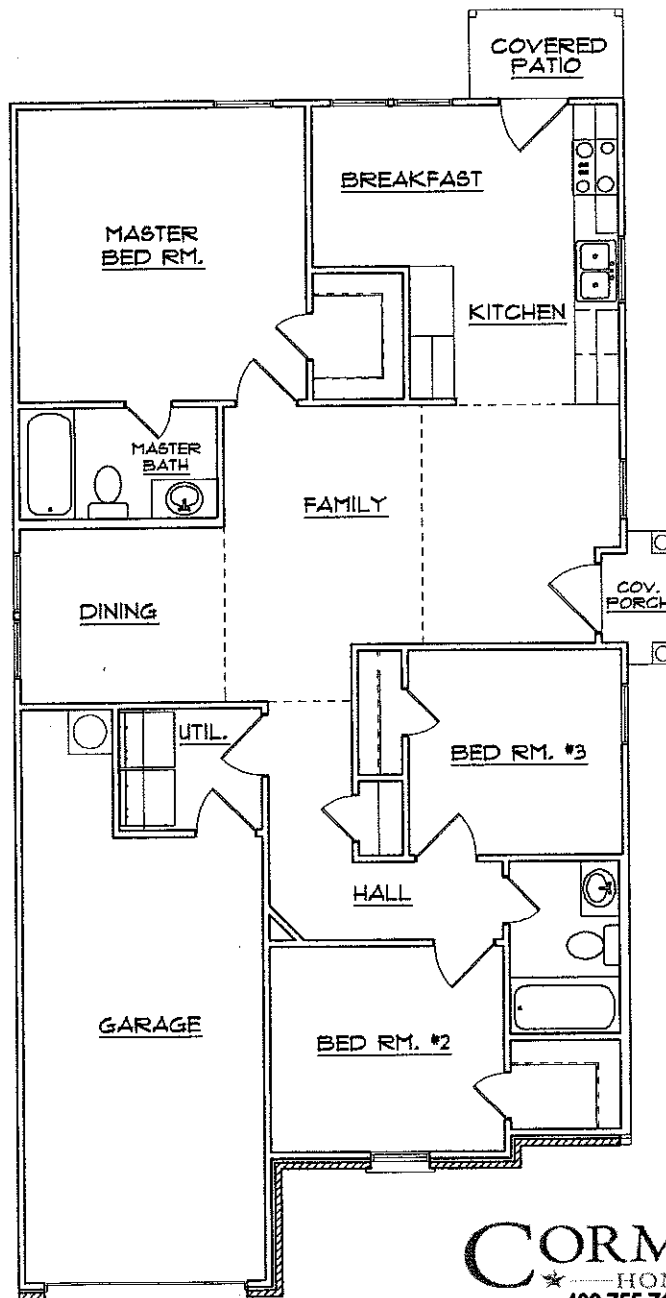

"THE CABELLA REVERSE"
APPROX: 1145 SQ. FT. LIVING AREA

CORMIER
★ HOMES ★
409.755.7195
www.CormierHomes.com